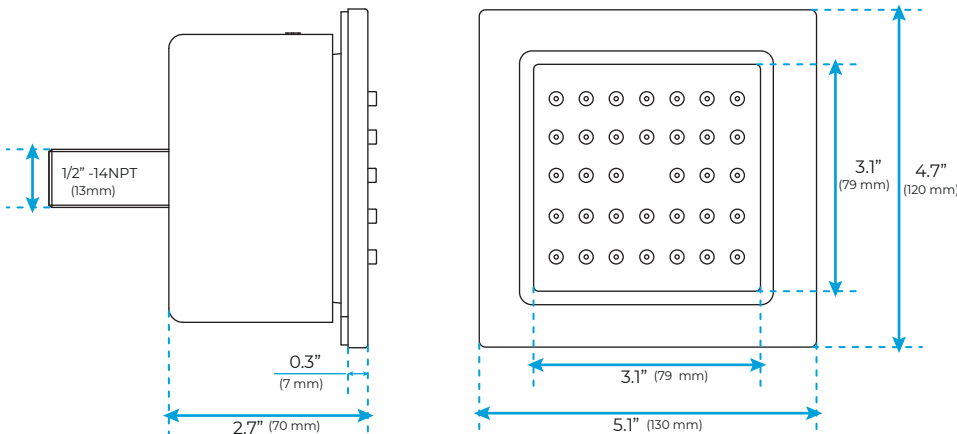

24IN CEILING MOUNT LED RAINFALL SHOWER SYSTEM WITH HANDHELD SHOWER, 6 JETTED BODY SPRAYS AND TUB SPOUT SPECIFICATIONS

Shower Head

1/2" NPT inlets
Easy clean nozzles
Flow Rate: 9.5L/min 2.5 GPM

Product images shown is only for installation display purpose

Body Jets

FEATURES

- Material: Brass
- Base Plate Height: 5-1/8"
- Base Plate Width: 5-1/8"
- Jet Surface Area: 3-1/8"
- Surface Depth: 1/4"
- Adjustment Angle: 5°
- Male NPT Connection: 1/2"
- Maximum Flow Rate: 2.5 GPM (9.5L/min) max @ 80 psi

All dimensions and specifications are nominal and may vary. Use actual products for accuracy in critical situations.

Shower Mixer

All Function can be used at the same time.

Brass Function Valve

Shower Mixer Connections

Hand Shower

Flow Rate: 2.0 GPM / 7.6 LPM

Spout