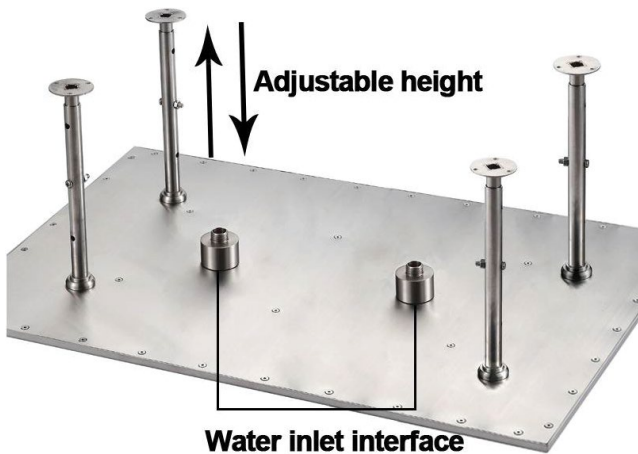

24IN CEILING MOUNT LED RAINFALL SHOWER SYSTEM WITH HANDHELD SHOWER, 6 JETTED BODY SPRAYS AND TUB SPOUT SPECIFICATIONS

Shower Head

1/2" NPT inlets
Easy clean nozzles
Flow Rate: 9.5L/min 2.5 GPM

Product images shown is only for installation display purpose

Body Jets

FEATURES

- Material: Brass
- Base Plate Height: 5-1/8"
- Base Plate Width: 5-1/8"
- Jet Surface Area: 3-1/8"
- Surface Depth: 1/4"
- Adjustment Angle: 5°
- Male NPT Connection: 1/2"
- Maximum Flow Rate: 2.5 GPM (9.5L/min) max @ 80 psi

All dimensions and specifications are nominal and may vary. Use actual products for accuracy in critical situations.

Shower Mixer

All Function can be used at the same time.

Brass Function Valve

Shower Mixer Connections

Hand Shower

Flow Rate: 2.0 GPM / 7.6 LPM

Spout