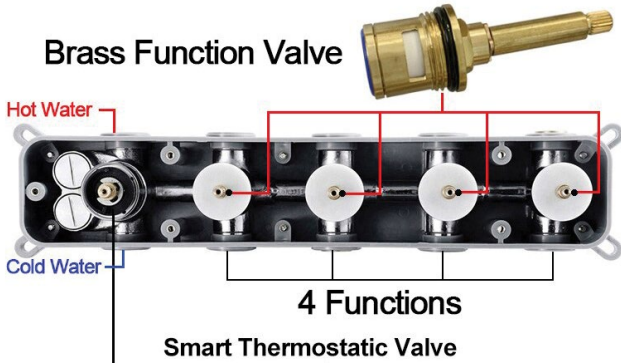

24IN CEILING MOUNT LED RAINFALL SHOWER SYSTEM WITH HANDHELD SHOWER, 6 JETTED BODY SPRAYS AND TUB SPOUT SPECIFICATIONS

Shower Head

1/2" NPT inlets
Easy clean nozzles
Flow Rate: 9.5L/min 2.5 GPM

Product images shown is only for installation display purpose

Body Jets

FEATURES

- Material: Brass
- Base Plate Height: 5-1/8"
- Base Plate Width: 5-1/8"
- Jet Surface Area: 3-1/8"
- Surface Depth: 1/4"
- Adjustment Angle: 5°
- Male NPT Connection: 1/2"
- Maximum Flow Rate: 2.5 GPM (9.5L/min) max @ 80 psi

All dimensions and specifications are nominal and may vary. Use actual products for accuracy in critical situations.

Shower Mixer

All Function can be used at the same time.

Brass Function Valve

Shower Mixer Connections

Hand Shower

Flow Rate: 2.0 GPM / 7.6 LPM

Spout