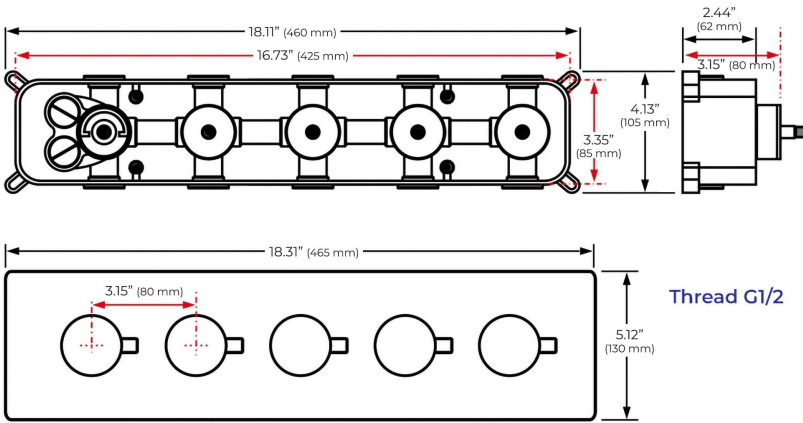

24IN CEILING MOUNT LED RAINFALL SHOWER SYSTEM WITH HANDHELD SHOWER, 6 JETTED BODY SPRAYS AND TUB SPOUT SPECIFICATIONS

Shower Head

1/2" NPT inlets
Easy clean nozzles
Flow Rate: 9.5L/min 2.5 GPM

Product images shown is only for installation display purpose

Body Jets

FEATURES

- Material: Brass
- Base Plate Height: 5-1/8"
- Base Plate Width: 5-1/8"
- Jet Surface Area: 3-1/8"
- Surface Depth: 1/4"
- Adjustment Angle: 5°
- Male NPT Connection: 1/2"
- Maximum Flow Rate: 2.5 GPM (9.5L/min) max @ 80 psi

All dimensions and specifications are nominal and may vary. Use actual products for accuracy in critical situations.

Shower Mixer

All Function can be used at the same time.

Brass Function Valve

Shower Mixer Connections

Hand Shower

Flow Rate: 2.0 GPM / 7.6 LPM

Spout