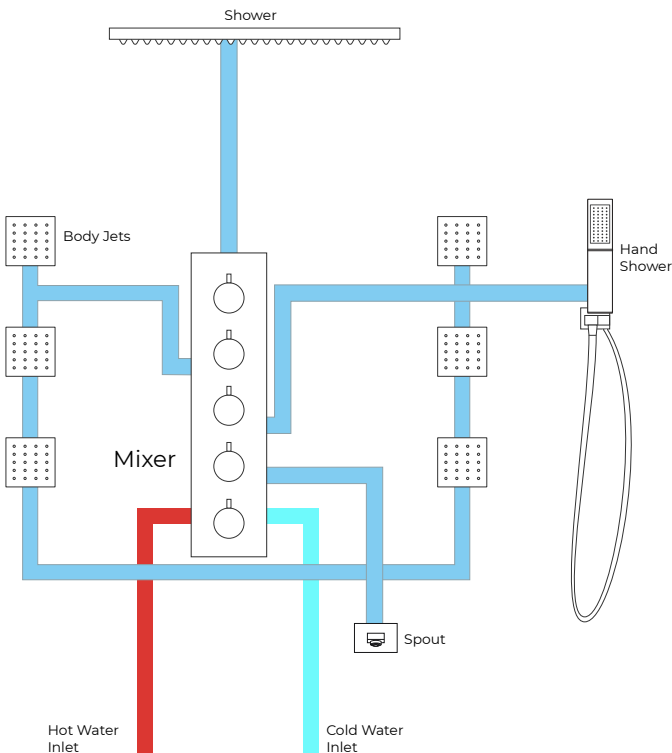

24IN CEILING MOUNT LED RAINFALL SHOWER SYSTEM WITH HANDHELD SHOWER, 6 JETTED BODY SPRAYS AND TUB SPOUT SPECIFICATIONS

Shower Head

1/2" NPT inlets
Easy clean nozzles
Flow Rate: 9.5L/min 2.5 GPM

Product images shown is only for installation display purpose

Body Jets

FEATURES

- Material: Brass
- Base Plate Height: 5-1/8"
- Base Plate Width: 5-1/8"
- Jet Surface Area: 3-1/8"
- Surface Depth: 1/4"
- Adjustment Angle: 5°
- Male NPT Connection: 1/2"
- Maximum Flow Rate: 2.5 GPM (9.5L/min) max @ 80 psi

All dimensions and specifications are nominal and may vary. Use actual products for accuracy in critical situations.

Shower Mixer

All Function can be used at the same time.

Brass Function Valve

Shower Mixer Connections

Hand Shower

Flow Rate: 2.0 GPM / 7.6 LPM

Spout