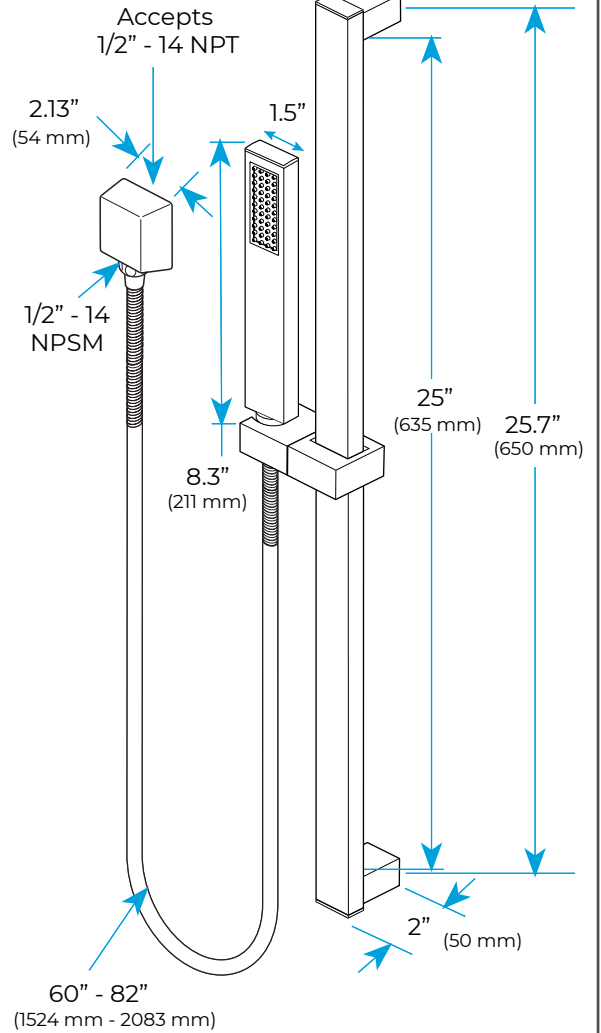

24IN CEILING MOUNT LED RAINFALL SHOWER SYSTEM WITH HANDHELD SHOWER, 6 JETTED BODY SPRAYS AND TUB SPOUT SPECIFICATIONS

Shower Head

1/2" NPT inlets
Easy clean nozzles
Flow Rate: 9.5L/min 2.5 GPM

Product images shown is only for installation display purpose

Body Jets

FEATURES

- Material: Brass
- Base Plate Height: 5-1/8"
- Base Plate Width: 5-1/8"
- Jet Surface Area: 3-1/8"
- Surface Depth: 1/4"
- Adjustment Angle: 5°
- Male NPT Connection: 1/2"
- Maximum Flow Rate: 2.5 GPM (9.5L/min) max @ 80 psi

All dimensions and specifications are nominal and may vary. Use actual products for accuracy in critical situations.

Shower Mixer

All Function can be used at the same time.

Brass Function Valve

Shower Mixer Connections

Hand Shower

Flow Rate: 2.0 GPM / 7.6 LPM

Spout