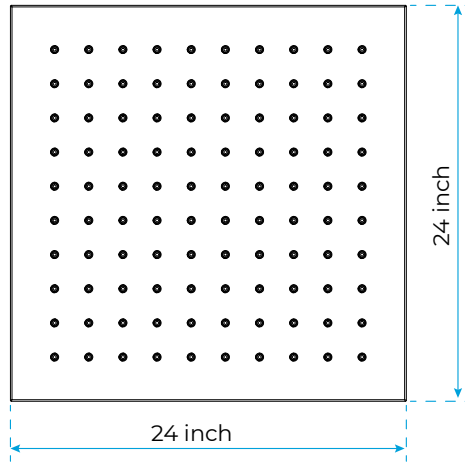

24IN CEILING MOUNT LED RAINFALL SHOWER SYSTEM WITH HANDHELD SHOWER, 6 JETTED BODY SPRAYS AND TUB SPOUT SPECIFICATIONS

Shower Head

1/2" NPT inlets
Easy clean nozzles
Flow Rate: 9.5L/min 2.5 GPM

Product images shown is only for installation display purpose

Body Jets

FEATURES

- Material: Brass
- Base Plate Height: 5-1/8"
- Base Plate Width: 5-1/8"
- Jet Surface Area: 3-1/8"
- Surface Depth: 1/4"
- Adjustment Angle: 5°
- Male NPT Connection: 1/2"
- Maximum Flow Rate: 2.5 GPM (9.5L/min) max @ 80 psi

Hand Shower

Flow Rate: 2.0 GPM / 7.6 LPM

Spout